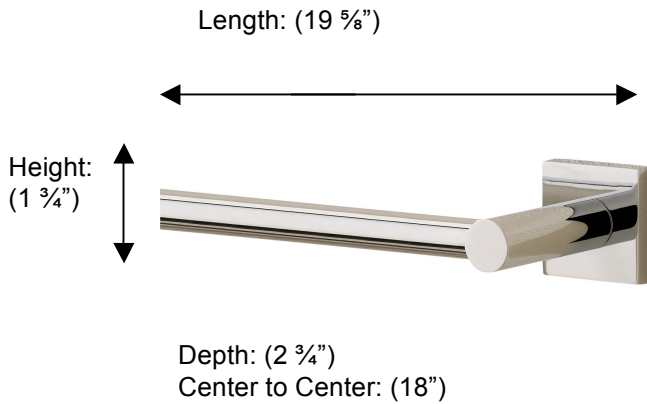

BRAGA

67645 TOWEL RAIL, 18"

Description:
Towel Rail, 18"

Finishes:

-  CR – Chrome
-  PV – Polished Brass
-  UB – Unlacquered Brass
-  MB – Matte Black
-  NI – Polished Nickel
-  ES – Satin Nickel
-  GD – Gold

Material:
Brass

Method of Fixing:
Direct to wall

Country of Origin:

Portugal

All Dimensions are approximate